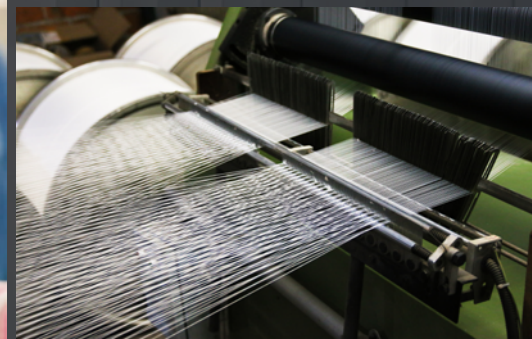

Our Factory